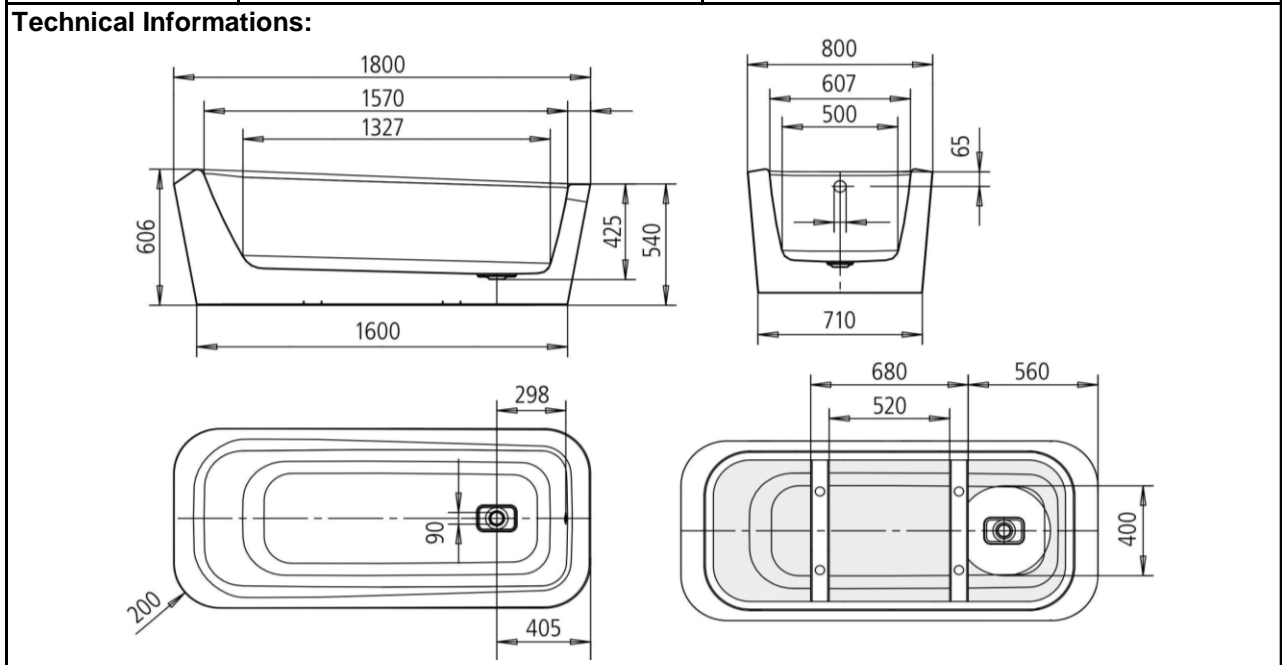

SPECIFICATION SHEET

BRAND:	KALDEWEI	Product Photo: 
ORIGIN:	Germany	
SERIES:	MEISTERSTUCKE EMERSO	
PRODUCT DESCRIPTION:	1100 Meisterstucke Emerso One-seater One-piece Free-standing bath with waste at foot end with waste & overflow fitting KA4060 with enameled waste cover and overflow knob 3.5mm steel enamel water volume: 146 L Design by: Arik Levy	
MODEL No.	2011 4060 3001	
FINISH/COLOUR:	Alpine White	
DIMENSIONS:	1800 x 800 x 425mm	
OPTIONAL MATCHING PARTS:		